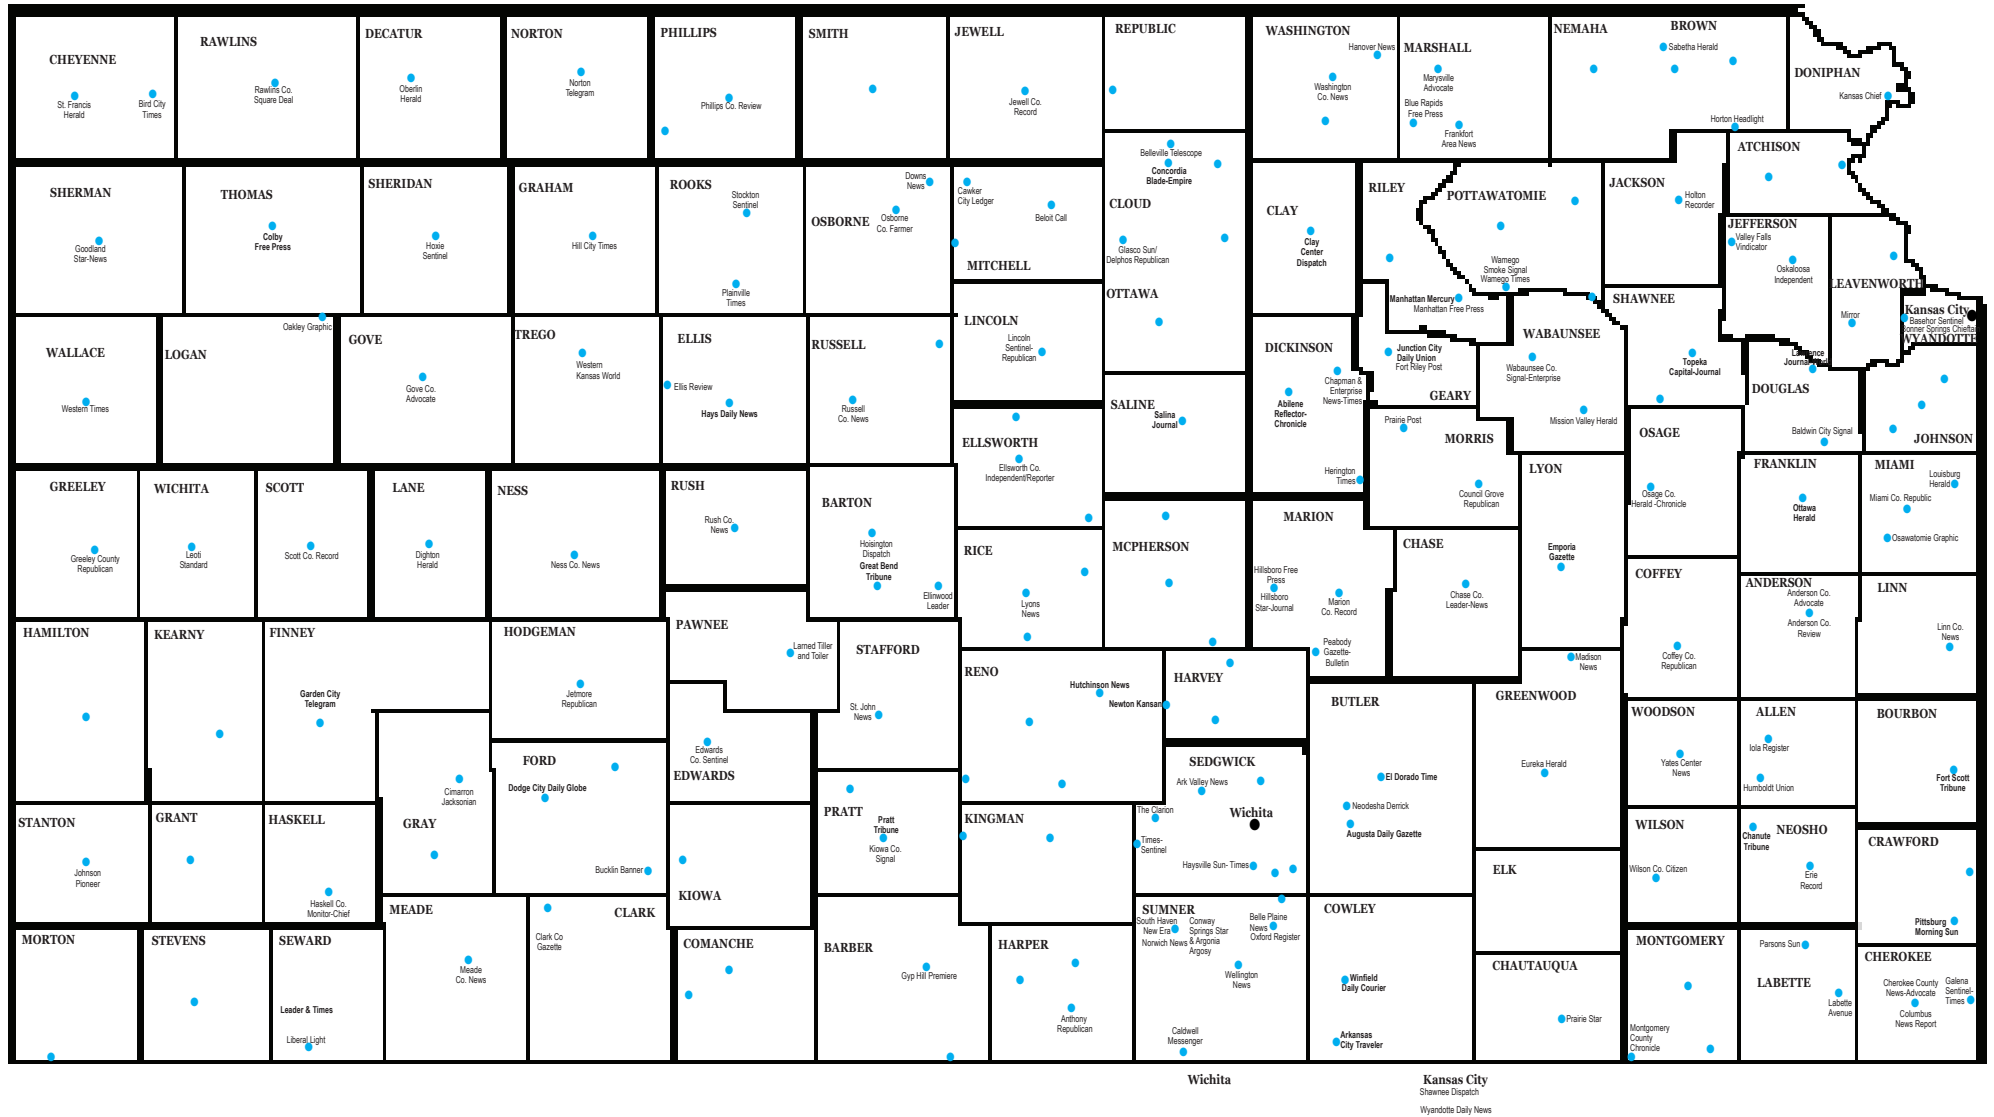

Kansas Classified Advertising Network Newspapers-- Getting you connected THROUGHOUT the state!

Total Circulation: 427,730
Readership: 1,069,325 *
* Derived from circulation*2.5 (national average)

Out-of-state advertising networks are available in most of the 50 states.—Contact us now for more information!

Kansas Press Association | 5423 SW 7th St, Topeka, KS 66606 | 785.271.5304 | Toll Free 855. KPA.1863 | Fax 785.271.7341 | www.kspress.com
Like the Kansas Press Association on Facebook | Follow us on Twitter @ks_press