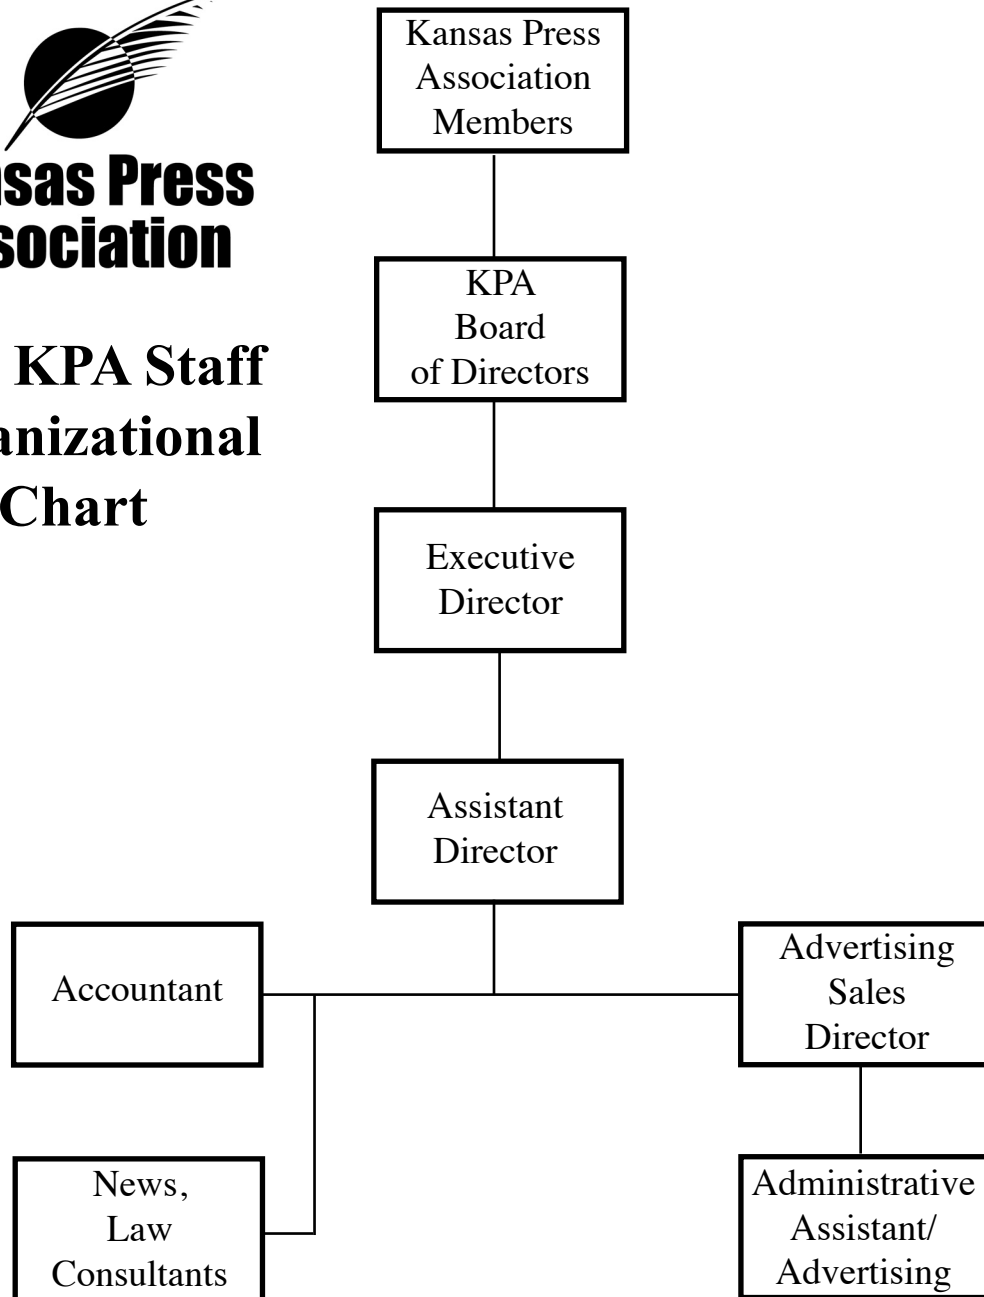

Kansas Press Association

2017 KPA Staff Organizational Chart

Current staff

Doug Anstaett, executive director

Emily Bradbury, assistant director and director of member services

Judy Beach, bookkeeper

Amber Jackson, advertising director

Lori Jackson, administrative assistant/advertising