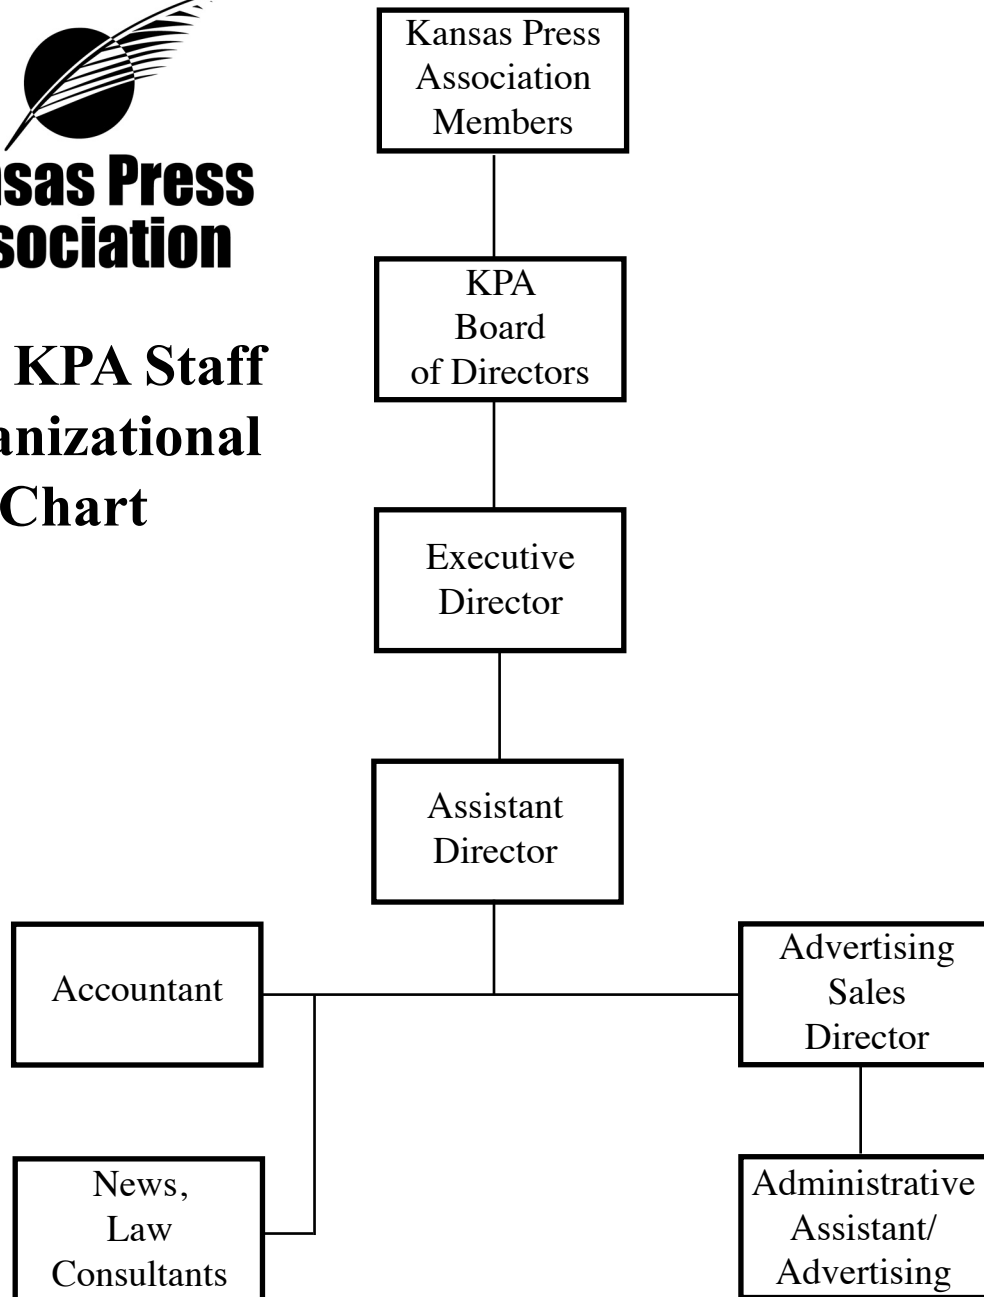

Kansas Press Association

2018 KPA Staff Organizational Chart

Current staff

Doug Anstaett, executive director

Emily Bradbury, assistant director and director of member services

Judy Beach, bookkeeper

Amber Jackson, advertising director

Lori Jackson, administrative assistant/advertising